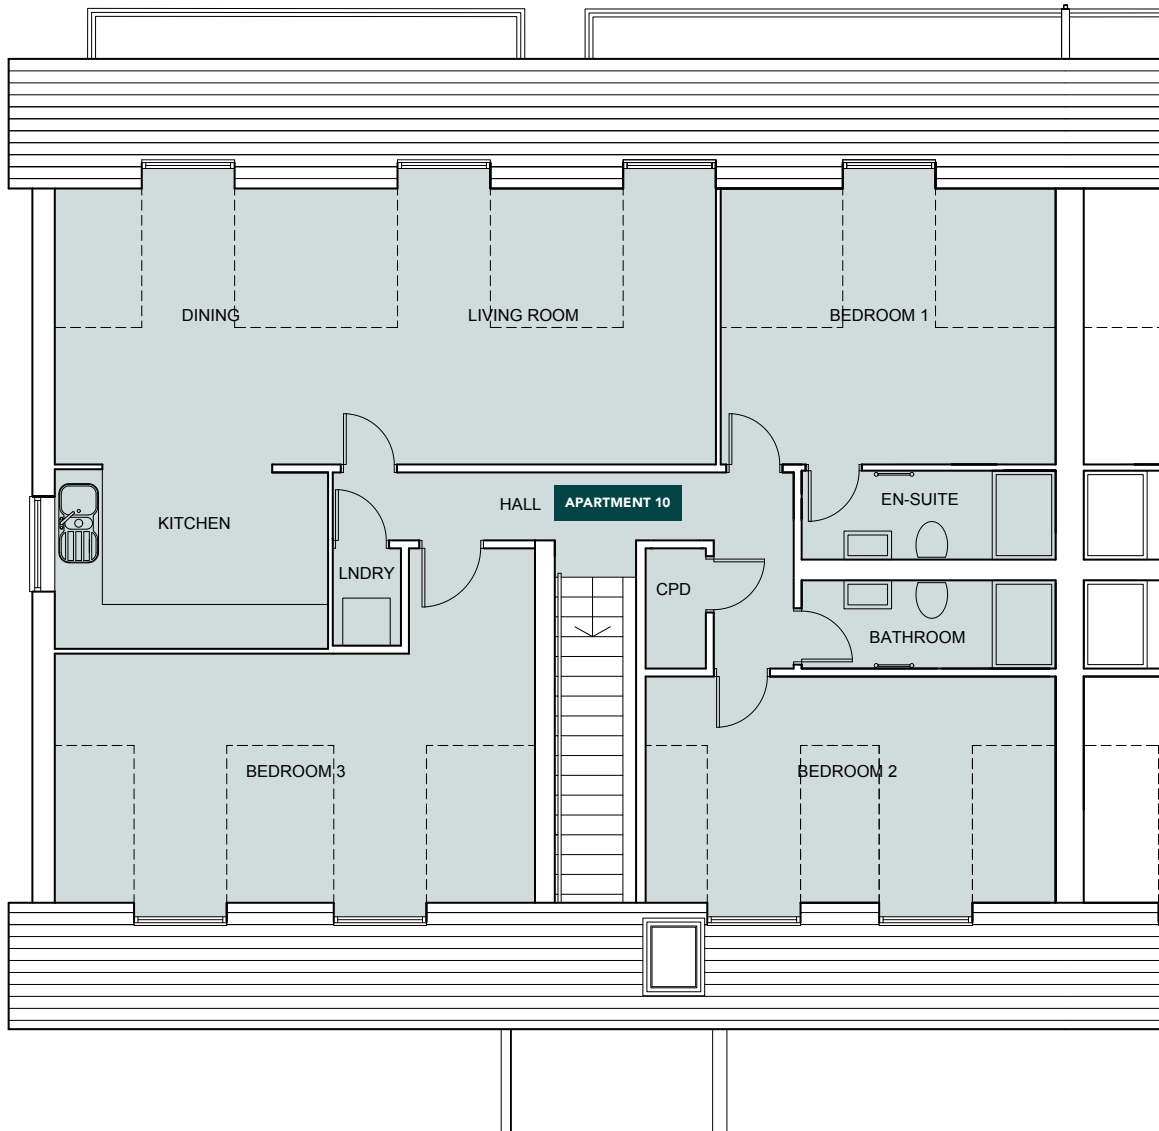

Second Floor

116 m² / 1246 ft²

Apartment 10

Living / Kitchen / Dining 8.3 x 5.8 m 27' 4" x 19' 0"

Bedroom 1 4.2 x 3.5 m 13' 10" x 11' 5"

Bedroom 2 5.2 x 2.9 m 16' 12" x 9' 4"

Bedroom 3 6.1 x 4.5 m 19' 11" x 14' 8"