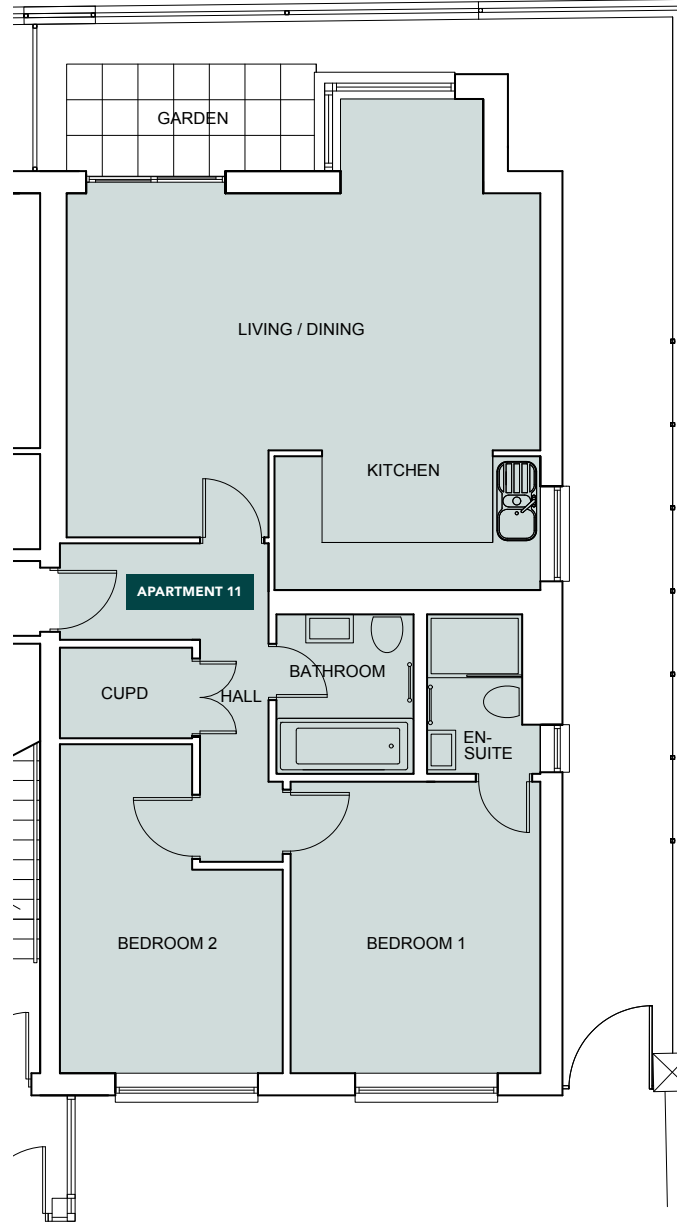

Ground Floor

69 m² / 743 ft²

Apartment 11

Living / Kitchen / Dining	6.0 x 6.2 m	19' 8" x 20' 4"
Bedroom 1	3.2 x 3.7 m	10' 6" x 12' 2"
Bedroom 2	2.8 x 4.2 m	9' 2" x 13' 9"
Garden	7 m ²	78 ft ²