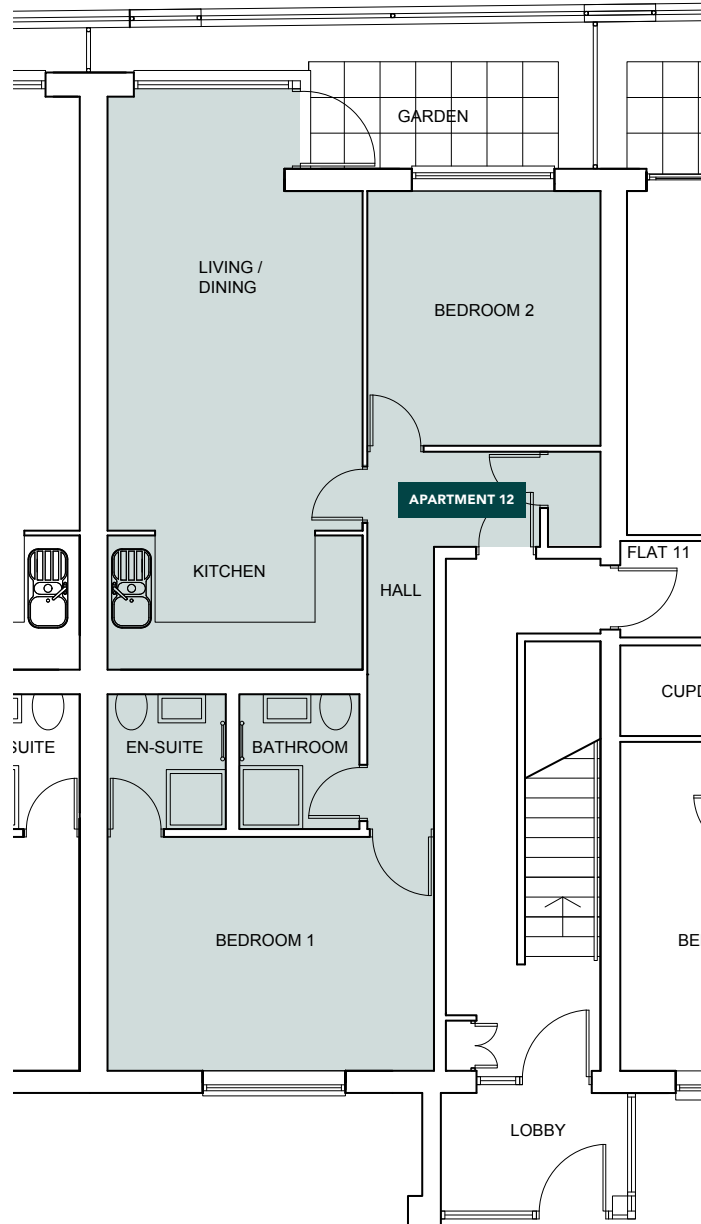

Ground Floor

58 m² / 622 ft²

Apartment 12

Living / Kitchen / Dining	3.2 x 7.2 m	10' 6" x 23' 7"
Bedroom 1	4.1 x 3.0 m	13' 5" x 9' 10"
Bedroom 2	2.9 x 3.2 m	9' 6" x 10' 6"
Garden	8 m ²	83 ft ²