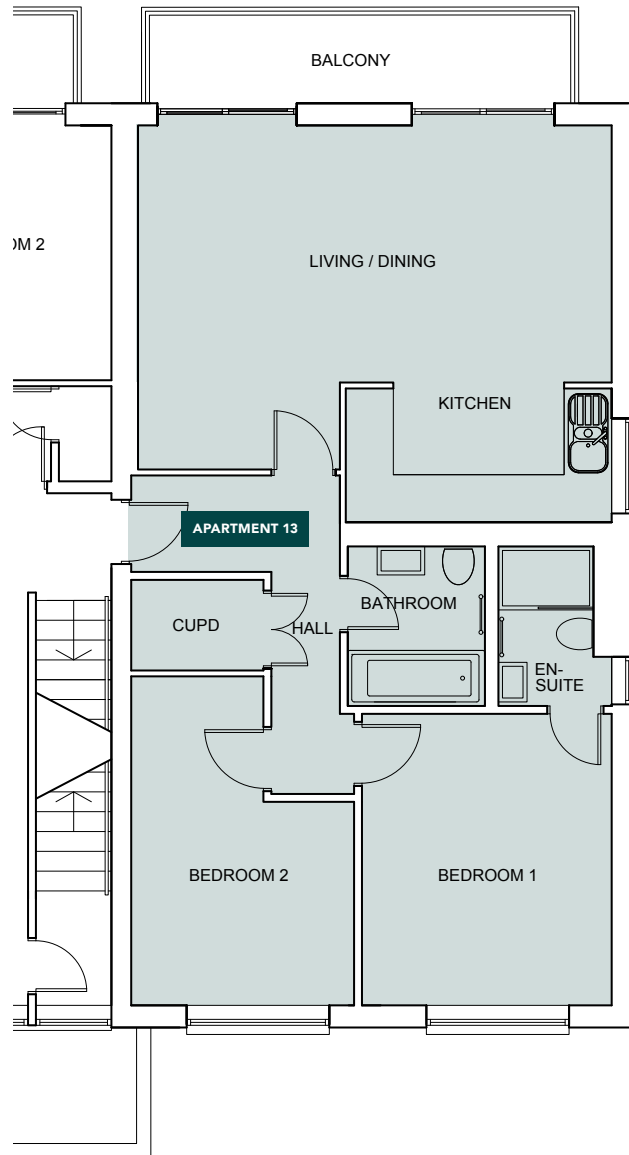

# First Floor

67 m<sup>2</sup> / 720 ft<sup>2</sup>

## Apartment 13

Living / Kitchen / Dining	6.0 x 5.0 m	19' 8" x 13' 9"
Bedroom 1	3.2 x 3.7 m	10' 6" x 12' 2"
Bedroom 2	2.8 x 4.2 m	9' 2" x 13' 9"
Balcony	6 m <sup>2</sup>	64 ft <sup>2</sup>