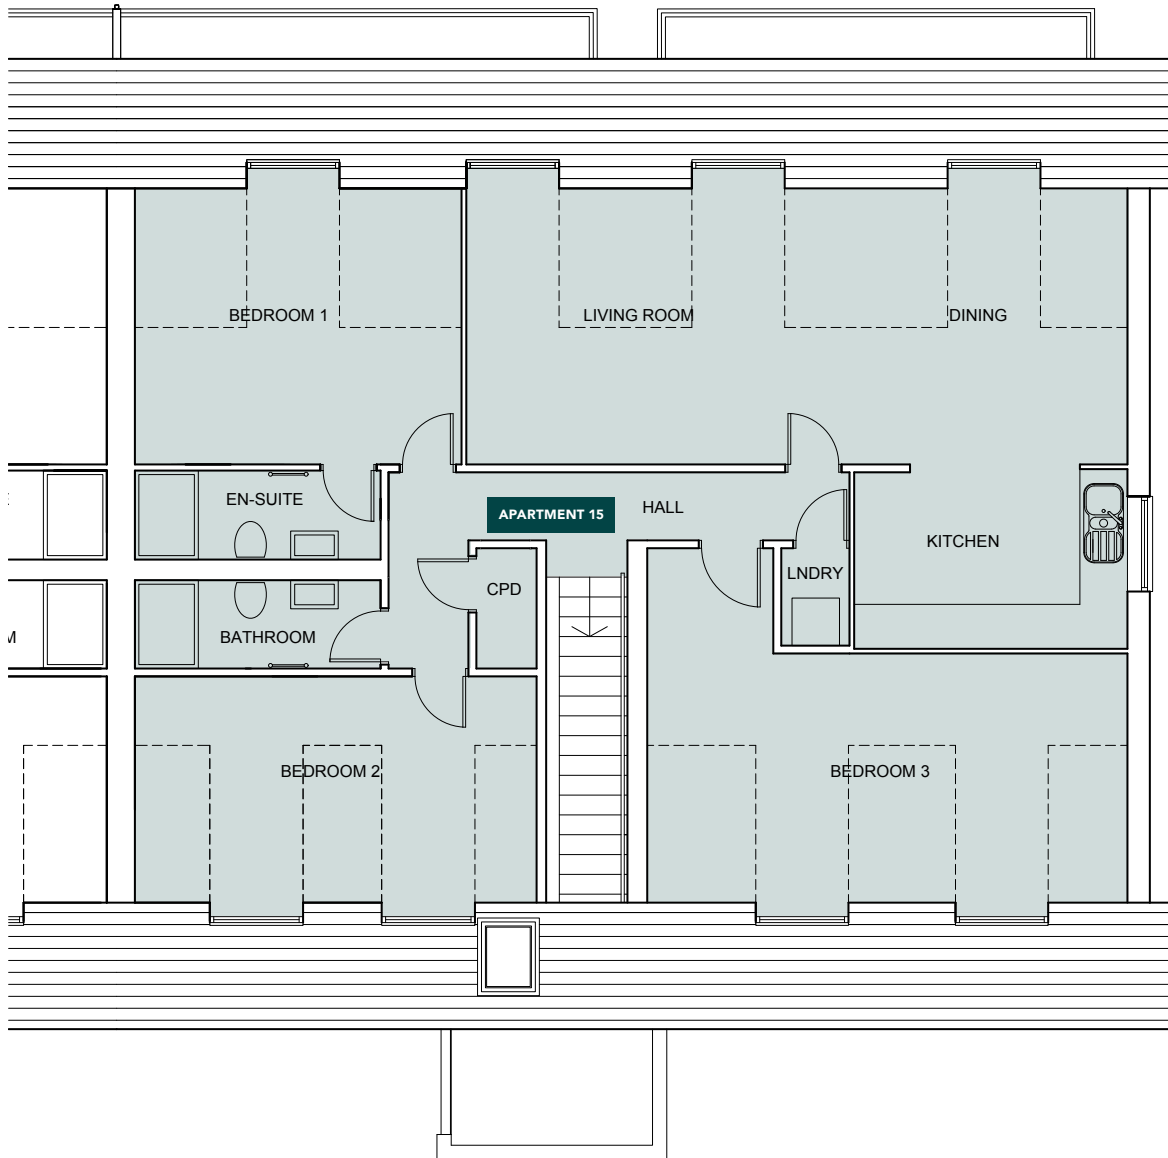

# Second Floor

115 m<sup>2</sup> / 1236 ft<sup>2</sup>

## Apartment 15

Living / Kitchen / Dining 8.3 x 5.8 m 27' 4" x 19' 0"

Bedroom 1 4.1 x 3.5 m 13' 5" x 11' 5"

Bedroom 2 5.1 x 2.9 m 16' 8" x 9' 4"

Bedroom 3 6.1 x 4.5 m 19' 11" x 14' 8"