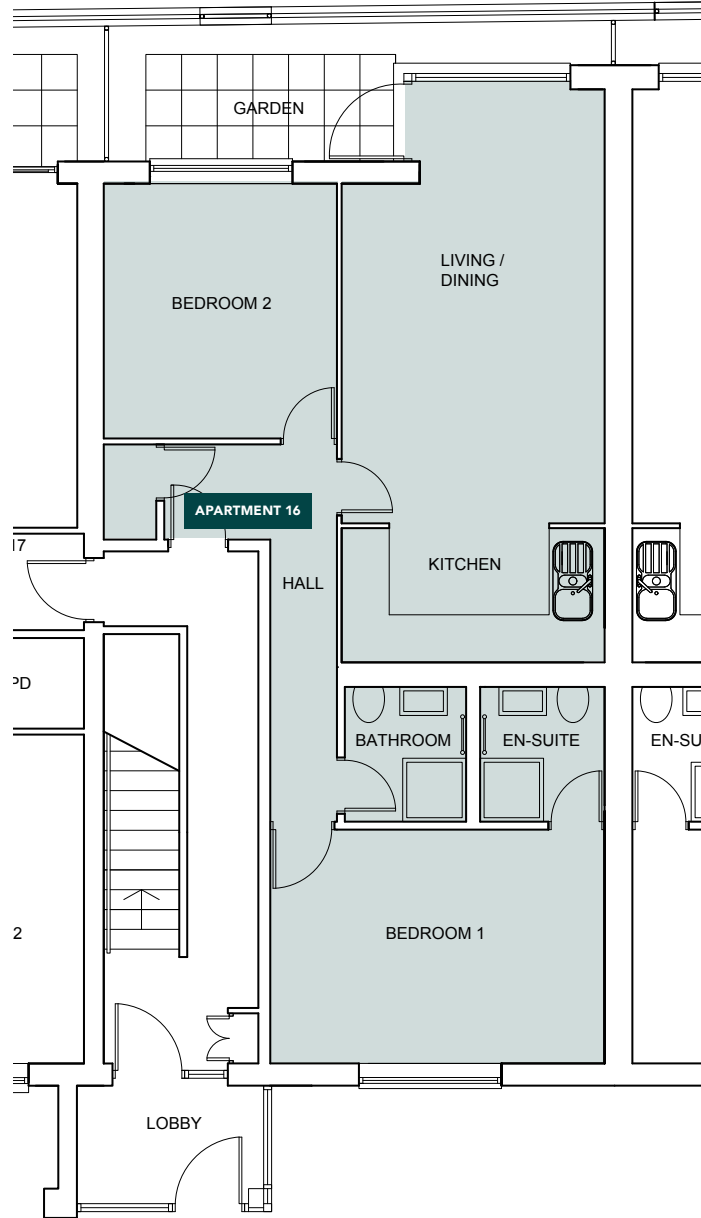

Ground Floor

59 m² / 635 ft²

Apartment 16

Living / Kitchen / Dining	3.3 x 7.2 m	10' 10" x 23' 7"
Bedroom 1	4.2 x 3.0 m	13' 9" x 9' 10"
Bedroom 2	2.9 x 3.2 m	9' 6" x 10' 6"
Garden	8 m ²	88 ft ²