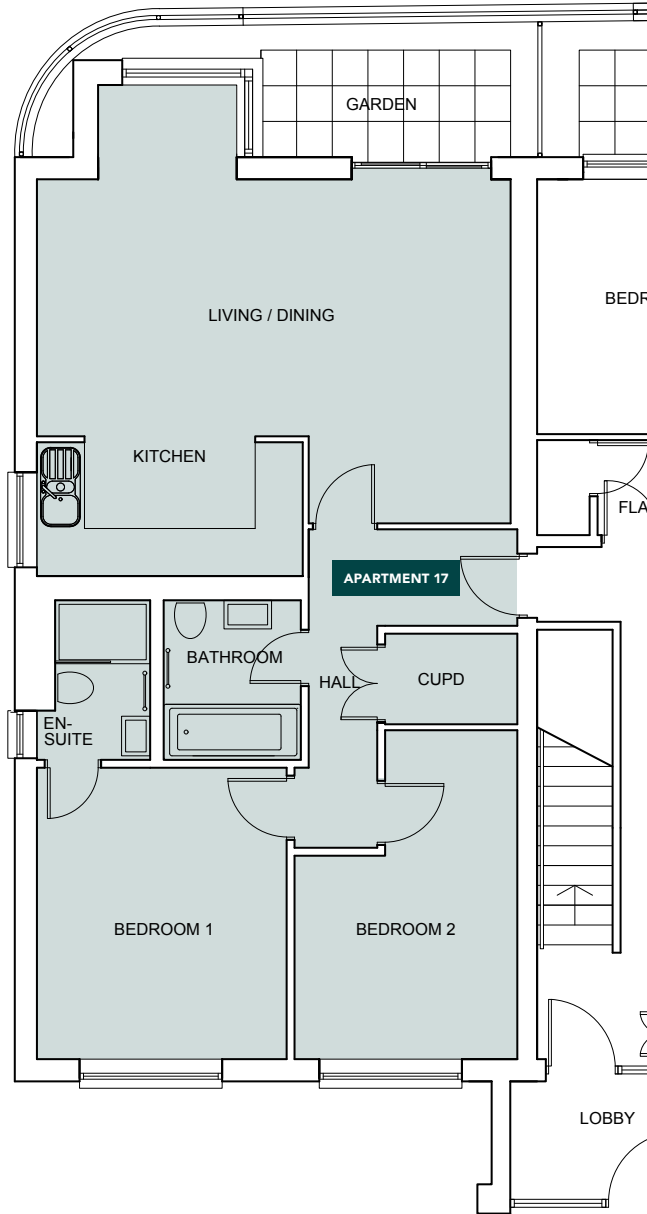

Ground Floor

69 m² / 743 ft²

Apartment 17

Living / Kitchen / Dining	6.0 x 6.2 m	19' 8" x 20' 4"
Bedroom 1	3.2 x 3.7 m	10' 6" x 12' 2"
Bedroom 2	2.8 x 4.2 m	9' 2" x 13' 9"
Garden	26 m ²	283 ft ²