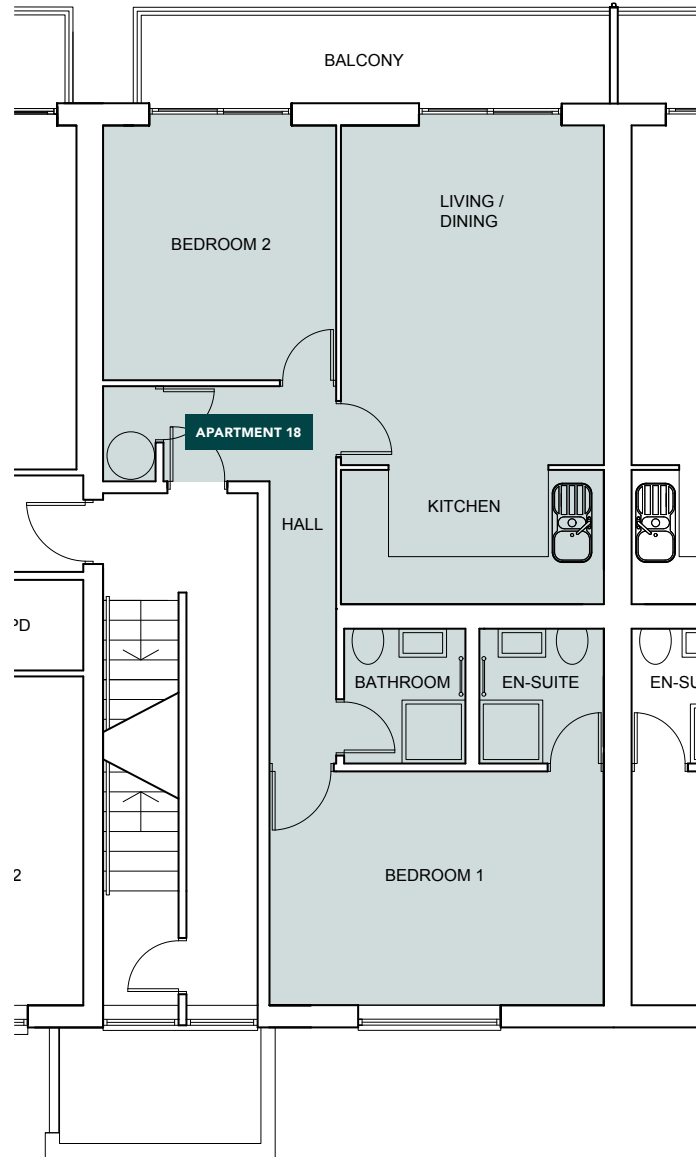

First Floor

56 m² / 605 ft²

Apartment 18

| | | |
|---------------------------|------------------|--------------------|
| Living / Kitchen / Dining | 3.3 x 6.0 m | 10' 10" x 19' 8" |
| Bedroom 1 | 4.2 x 3.0 m | 13' 9" x 9' 10" |
| Bedroom 2 | 2.9 x 3.2 m | 9' 6" x 10' 6" |
| Balcony | 7 m ² | 71 ft ² |