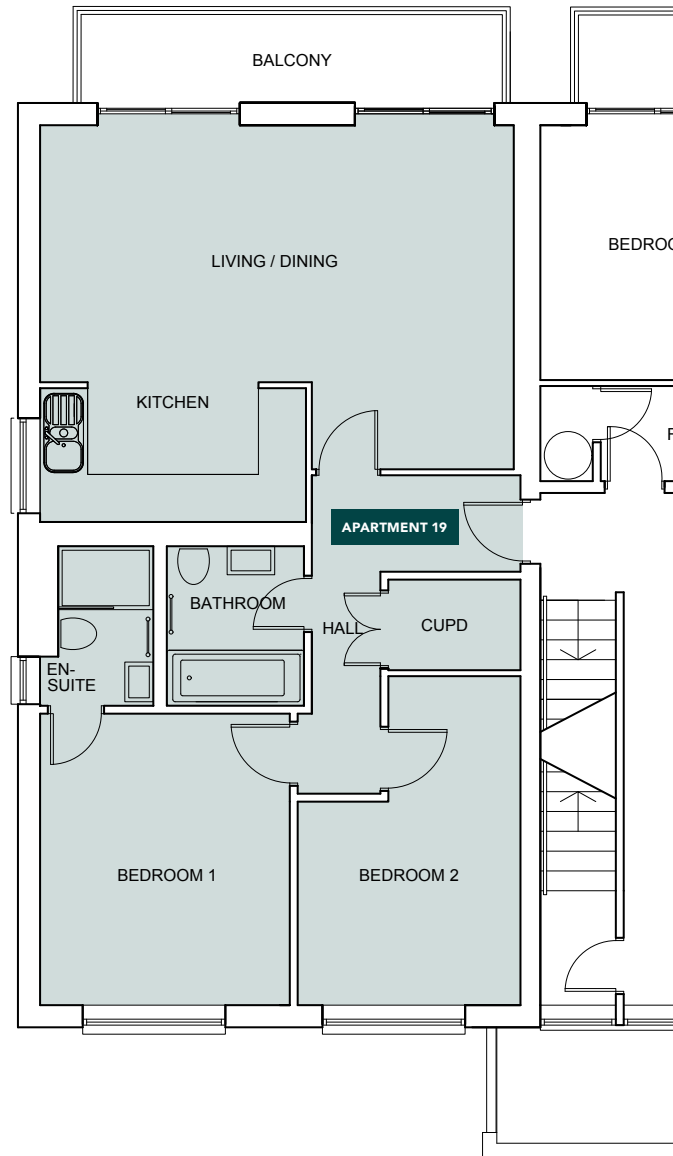

First Floor

67 m² / 720 ft²

Apartment 19

Living / Kitchen / Dining	6.0 x 5.0 m	19' 8" x 13' 9"
Bedroom 1	3.2 x 3.7 m	10' 6" x 12' 2"
Bedroom 2	2.8 x 4.2 m	9' 2" x 13' 9"
Balcony	6 m ²	64 ft ²