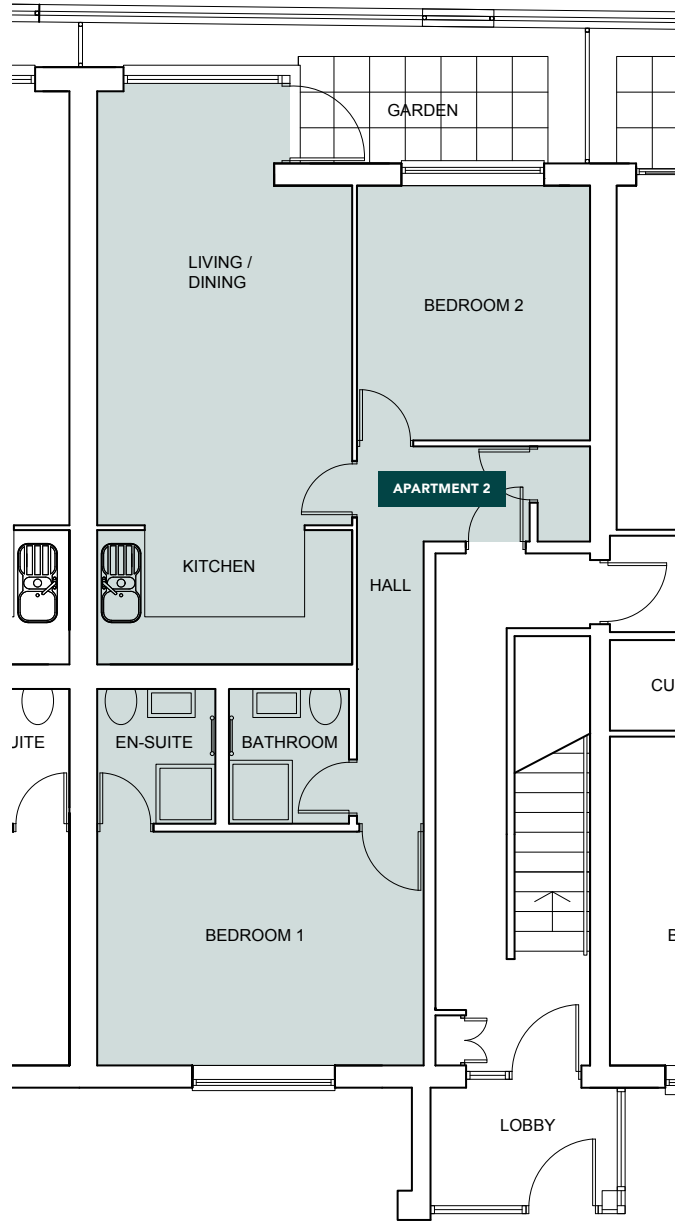

# Ground Floor

58 m<sup>2</sup> / 622 ft<sup>2</sup>

## Apartment 2

Living / Kitchen / Dining	3.2 x 7.2 m	10' 6" x 23' 7"
Bedroom 1	4.1 x 3.0 m	13' 5" x 9' 10"
Bedroom 2	2.9 x 3.2 m	9' 6" x 10' 6"
Garden	8 m <sup>2</sup>	83 ft <sup>2</sup>