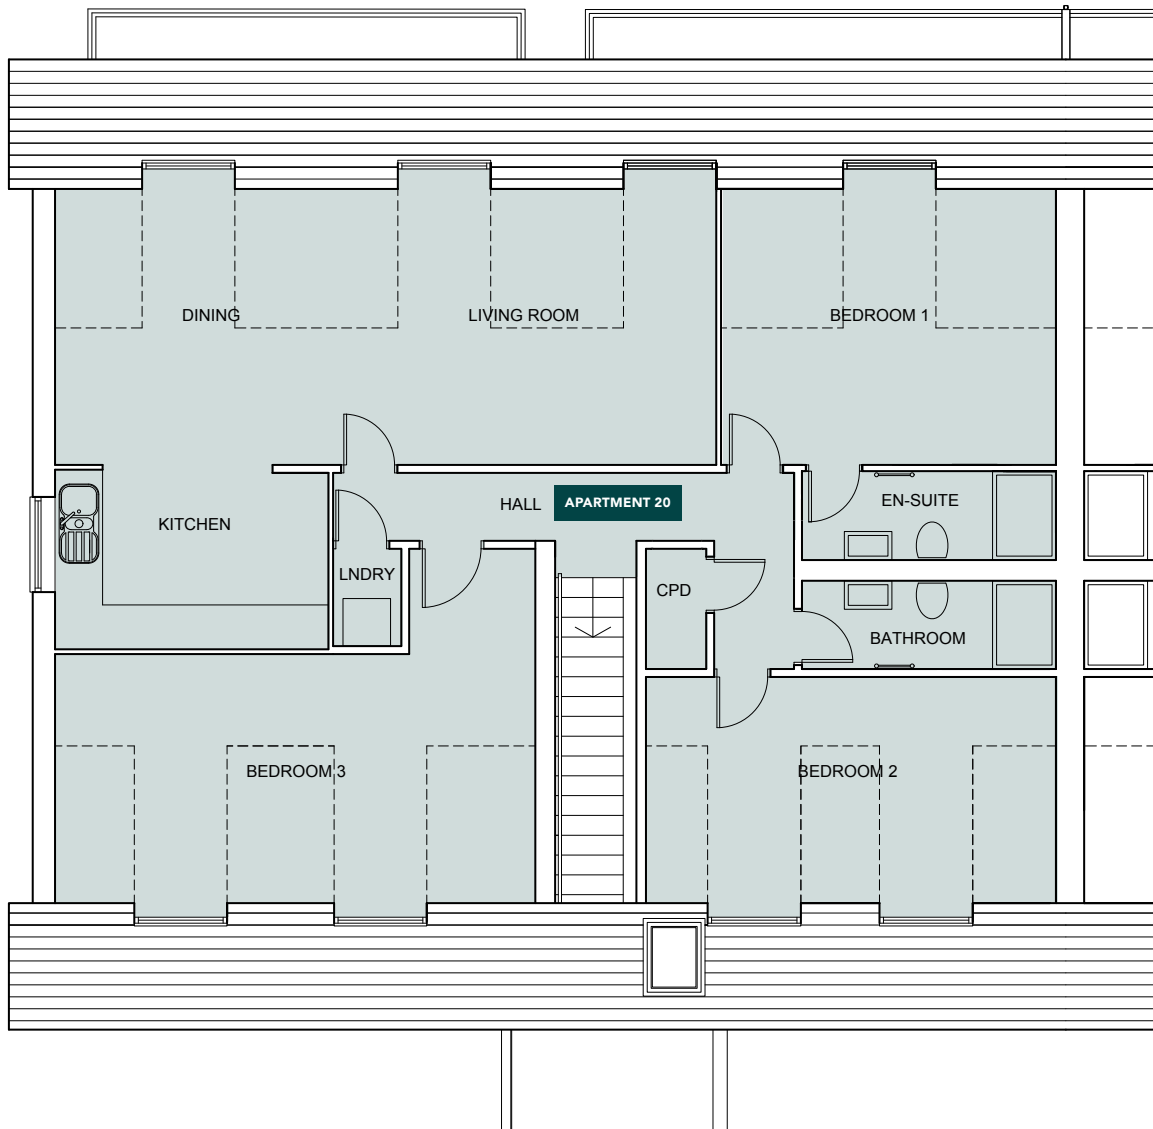

Second Floor

116 m² / 1246 ft²

Apartment 20

Living / Kitchen / Dining 8.3 x 5.8 m 27' 4" x 19' 0"

Bedroom 1 4.2 x 3.5 m 13' 10" x 11' 5"

Bedroom 2 5.2 x 2.9 m 16' 12" x 9' 4"

Bedroom 3 6.1 x 4.5 m 19' 11" x 14' 8"