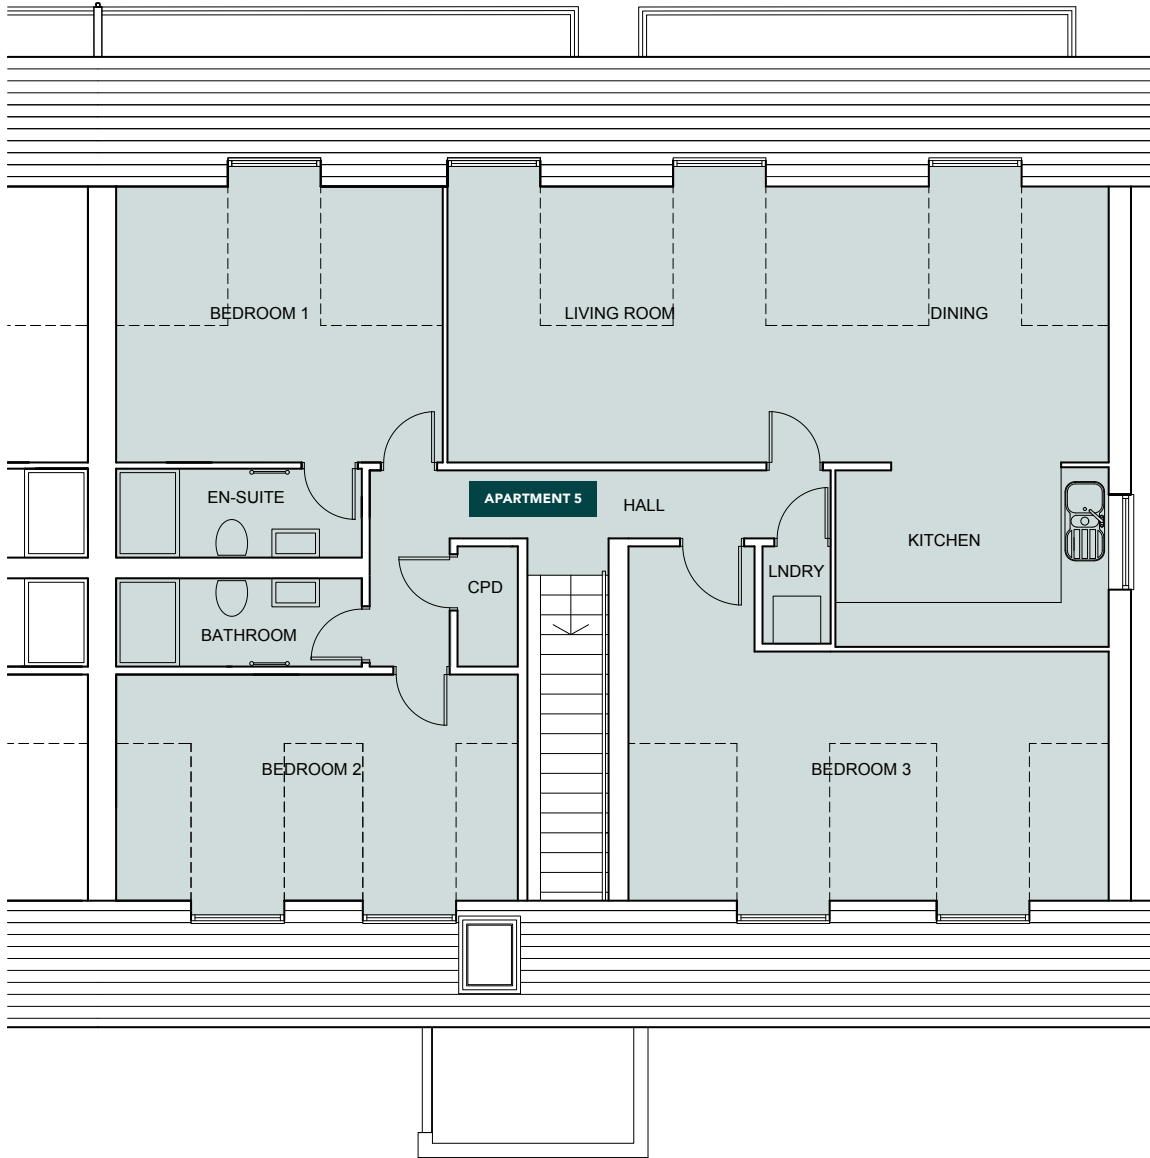

Second Floor

115 m² / 1236 ft²

Apartment 5

Living / Kitchen / Dining 8.3 x 5.8 m 27' 4" x 19' 0"

Bedroom 1 4.1 x 3.5 m 13' 5" x 11' 5"

Bedroom 2 5.1 x 2.9 m 16' 8" x 9' 4"

Bedroom 3 6.1 x 4.5 m 19' 11" x 14' 8"