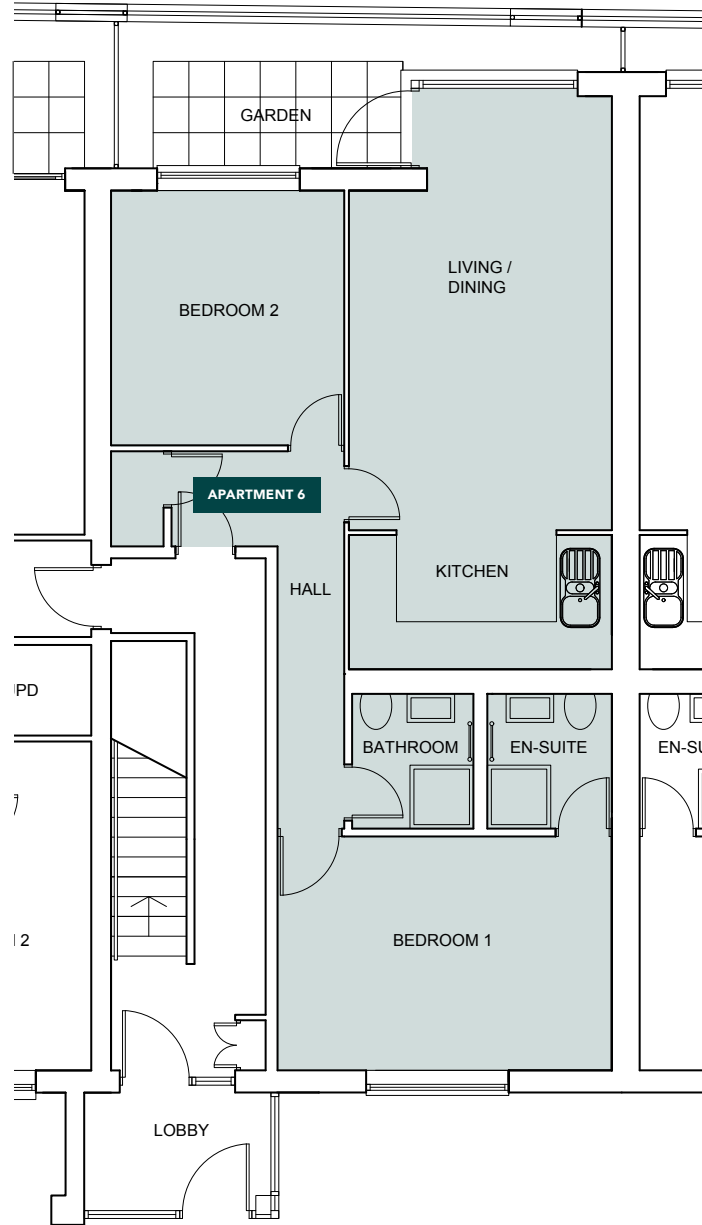

Ground Floor

59 m² / 635 ft²

Apartment 6

Living / Kitchen / Dining	3.3 x 7.2 m	10' 10" x 23' 7"
Bedroom 1	4.2 x 3.0 m	13' 9" x 9' 10"
Bedroom 2	2.9 x 3.2 m	9' 6" x 10' 6"
Garden	8 m ²	88 ft ²