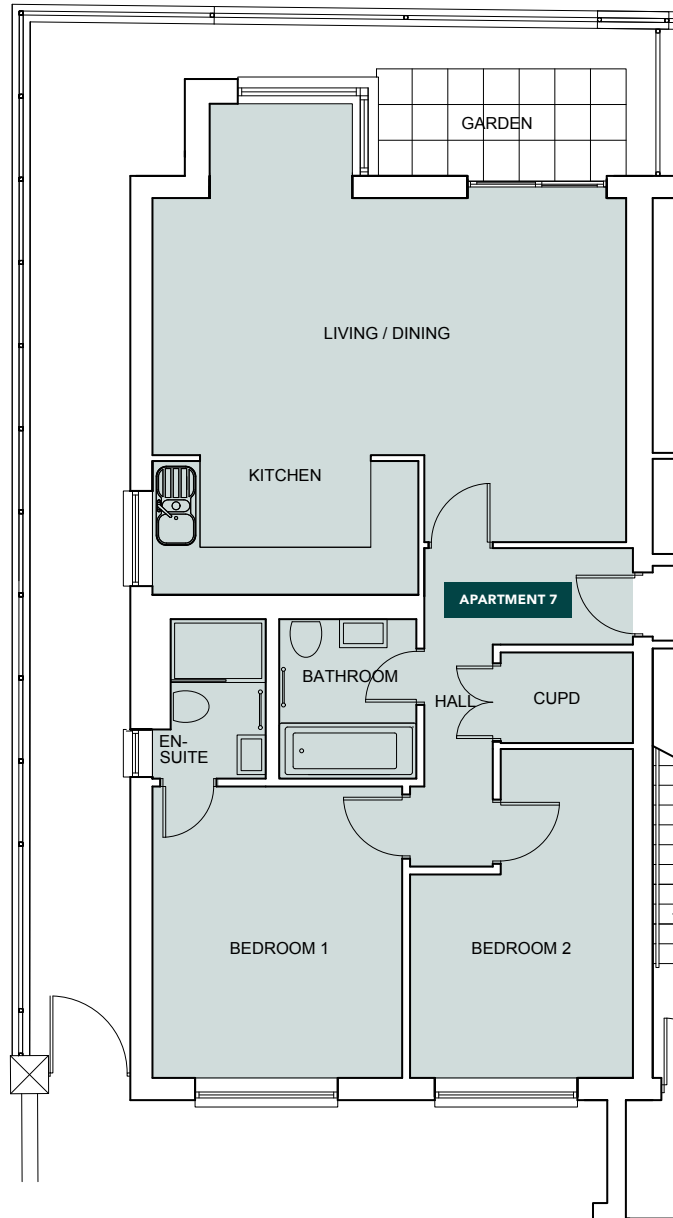

Ground Floor

69 m² / 743 ft²

Apartment 7

Living / Kitchen / Dining	6.0 x 6.2 m	19' 8" x 20' 4"
Bedroom 1	3.2 x 3.7 m	10' 6" x 12' 2"
Bedroom 2	2.8 x 4.2 m	9' 2" x 13' 9"
Garden	26 m ²	283 ft ²