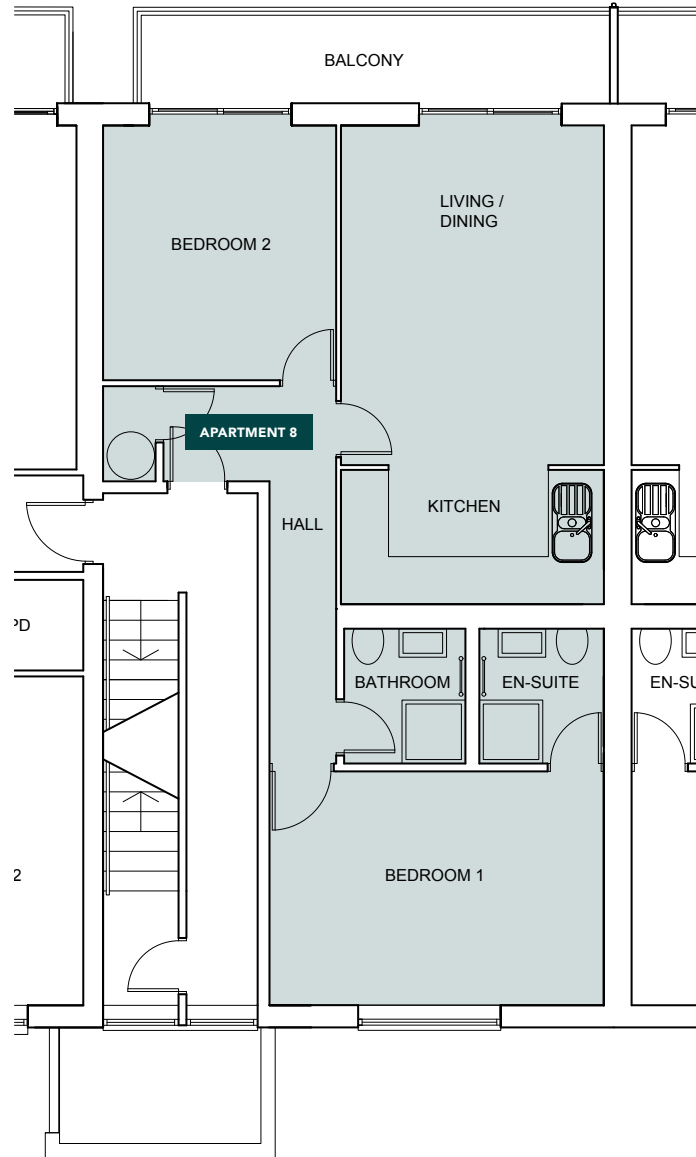

First Floor

56 m² / 605 ft²

Apartment 8

Living / Kitchen / Dining	3.3 x 6.0 m	10' 10" x 19' 8"
Bedroom 1	4.2 x 3.0 m	13' 9" x 9' 10"
Bedroom 2	2.9 x 3.2 m	9' 6" x 10' 6"
Balcony	7 m ²	71 ft ²