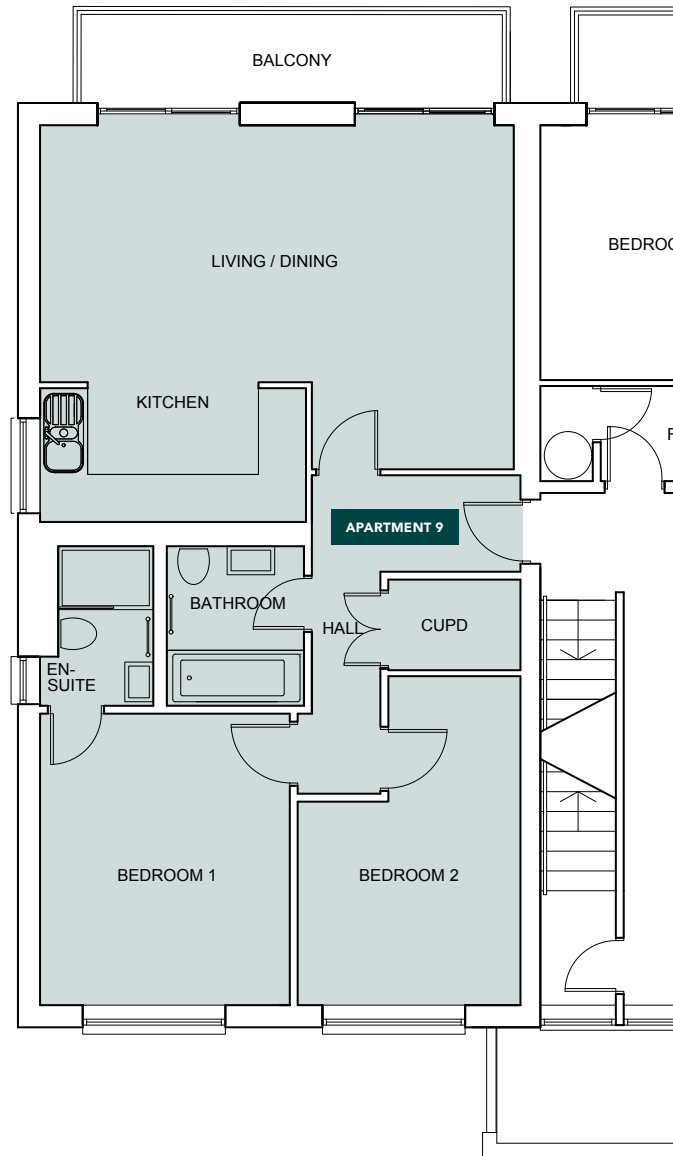

First Floor

67 m² / 720 ft²

Apartment 9

| | | |
|---------------------------|------------------|--------------------|
| Living / Kitchen / Dining | 6.0 x 5.0 m | 19' 8" x 13' 9" |
| Bedroom 1 | 3.2 x 3.7 m | 10' 6" x 12' 2" |
| Bedroom 2 | 2.8 x 4.2 m | 9' 2" x 13' 9" |
| Balcony | 6 m ² | 64 ft ² |